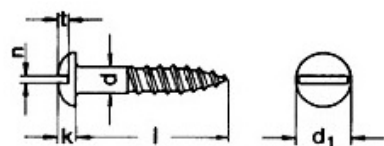

PRODUCT SHEET

Description:

Wood Screw, RDH, SS A2, 3,5x12mm, DIN 96 Slot

Item number:

11.07.769-0

Units	Box	Carton	HS Code	Barcode
Pcs.	500	5000	7318141090	
				5704866461498

d	3,5
l	12
	1/2
d1	7
k	2,4
n	0,8
	No. 6
t max.	1,6

SISO A/S

Mileparken 11
DK-2740 Skovlunde
Denmark
VAT: DK 24786013

Phone +45 45 830 900

www.siso.dk
siso@siso.dk

Danske Bank
Nytorv Branch
Copenhagen
SWIFT: DABADKKK

Account no.
4180 3112 112936
IBAN Account
DK7230003112112936